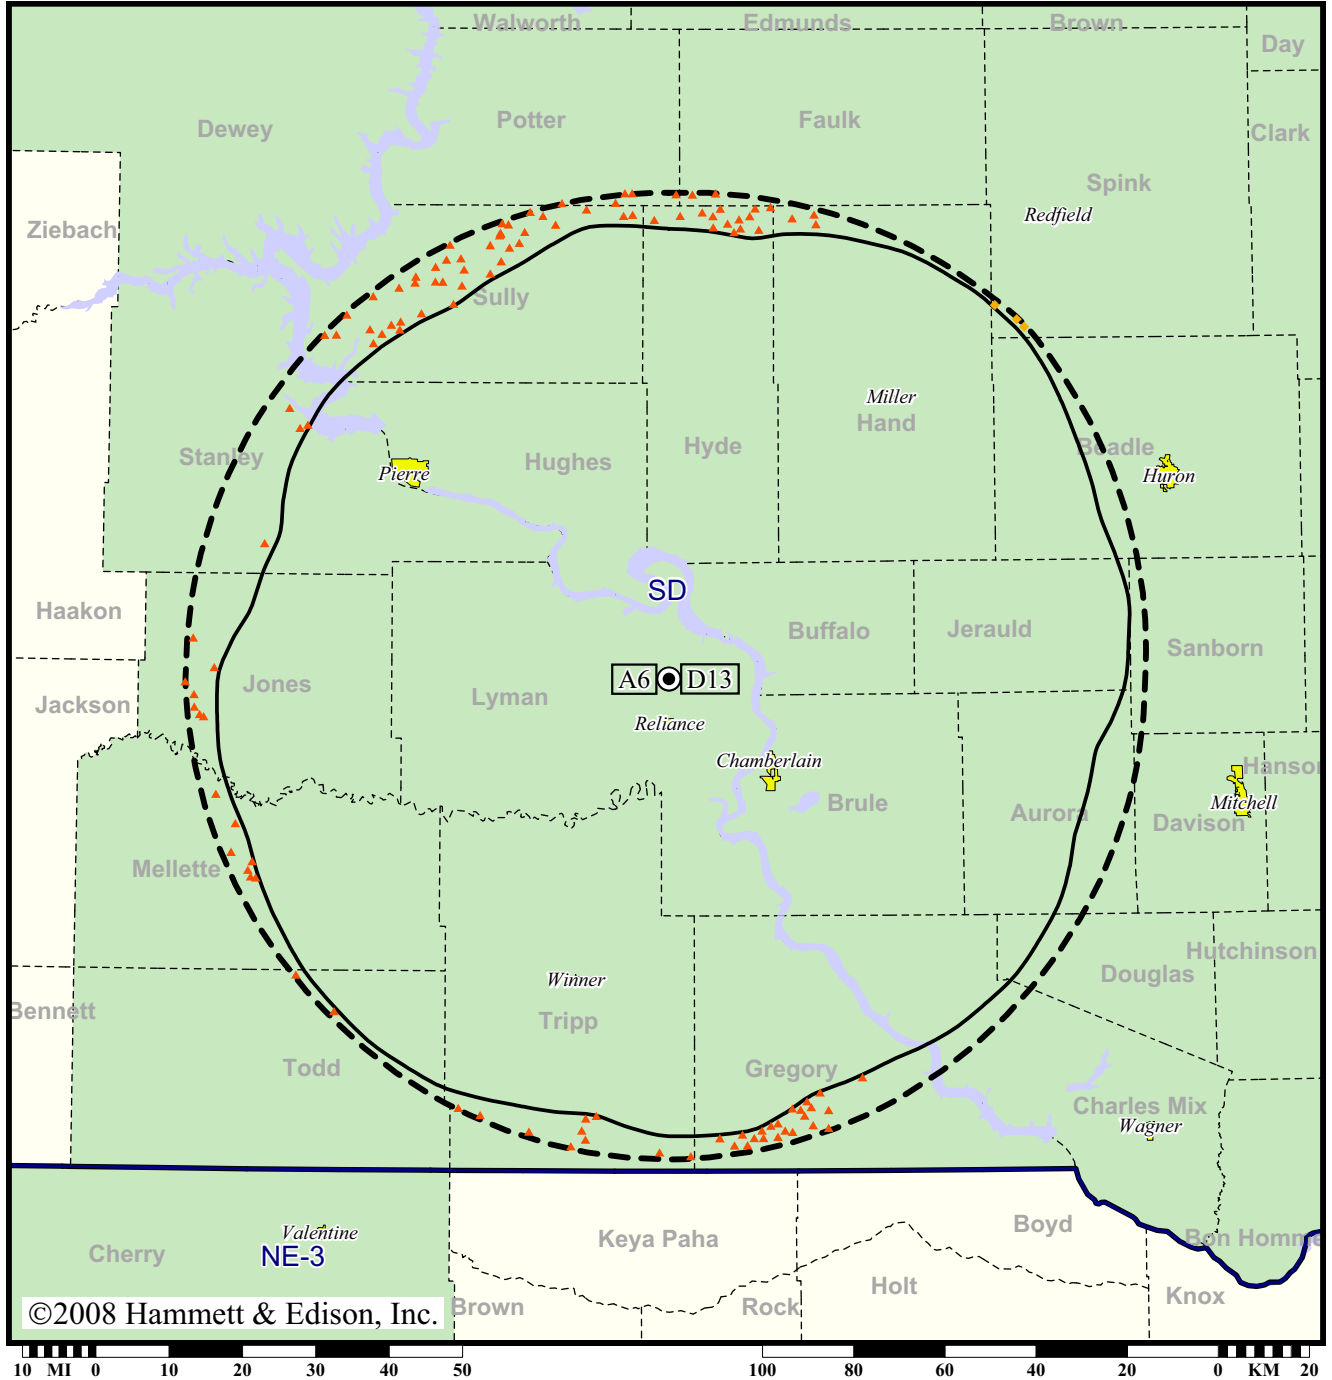

Station KPLO-TV • Analog Channel 6, DTV Channel 13 • Reliance, SD

Expected Change In Coverage: Licensed Operation

Licensed (solid): 40.0 kW ERP at 318 m HAAT, Network: CBS
vs. Analog (dashed): 100 kW ERP at 338 m HAAT, Network: CBS

Market: Sioux Falls-Mitchell, SD

- (no symbol) No change in coverage
- ◆ Coverage lost but still served by same network
- ▲ Coverage lost and no other service by same network